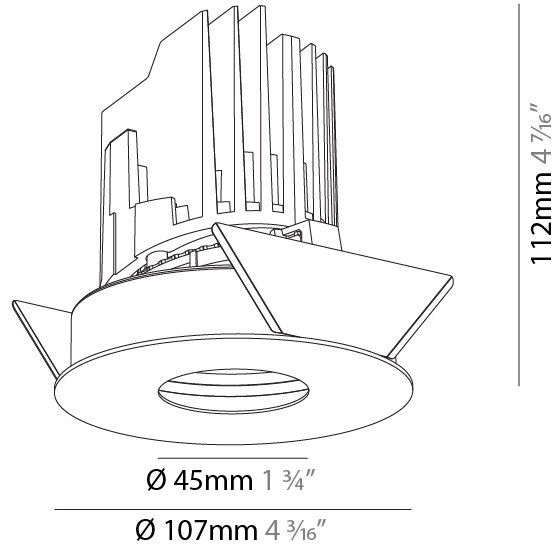

Series: Bioniq
Subseries: Bioniq Round Pinhole
Brand: Prolicht
Division: Architectural
Mounting Type: Recessed
Mounting Location: Ceiling
Subcategory: Downlight

PHYSICAL

Shape: Round
Diameter (mm): 107
Diameter (in): 4 3/16
Height (mm): 112
Height (in): 4 7/16
Ceiling Thickness (mm): 10 / 12.5 / 15
Ceiling Thickness (in): 3/8 or 1/2 or 9/16
Min. Recessing Depth (mm): 130
Min. Recessing Depth (in): 5 1/8
Light Distribution: Adjustable / Downlight
Weight (kg): 0.473
Weight (lbs): 1.04
Fixture Finish: SSR / BKV / CWI / CRY / HAB / UFT / ITA / RUA / FTG / MYG / LOD / PUS / FRO / FUP / KIA / POP / BLS / SPG / MEY / GOH / GUM / CHC / COM / ABZ / JAG / OBR / MOS / ROR
Fixture Material: Aluminum Die Cast
Cut-out Measurements: 98mm / 3 7/8"

ELECTRICAL

Lamp Type: LED
Input Wattage (W): 13.2 / 16.5
Total Output Wattage (W): 12 / 15
Dimming: Tri-Mode (Non-Dimming and Phase Dimming (120Vac only) and 0-10V Dimming)
Driver Included: No
Driver Location: Recessed Housing
Driver Type: Constant Current - Universal
Housing: See components
Input Voltage (V): 120 - 277
Constant Current (MA): 350

LED

Number of LEDs: 1
Color Temperature (°K): 2700 / 3000 / 3500 / 4000
Max. Delivered Lumen (lm): 850 / 950 / 1019 / 1040
Nominal Lumen (lm): 960 / 1070 / 1156 / 1180
CRI: >90 CRI
Lamp Life (hrs): 50000

OPTICAL

Reflector°: 10
Adjustability: Rotational 355°; Tilt 30°

RATINGS AND CERTIFICATIONS

Certified By: Certified for North American Standards
IP rating: IP20