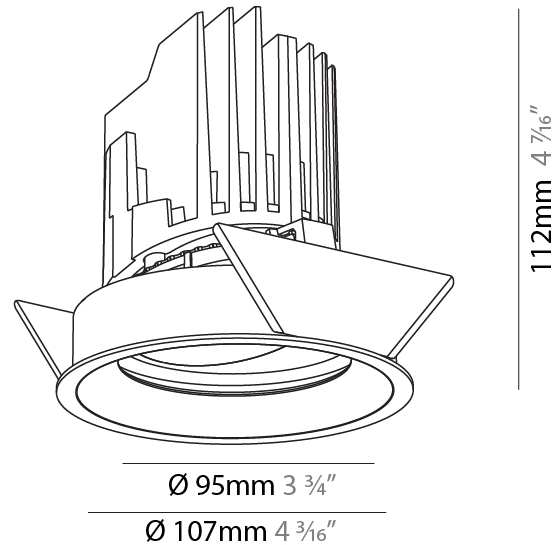

PHYSICAL

Shape: Round
Diameter (mm): 107
Diameter (in): 4 3/16
Height (mm): 112
Height (in): 4 7/16
Ceiling Thickness (mm): 10 / 12.5 / 15
Ceiling Thickness (in): 3/8 or 1/2 or 9/16
Min. Recessing Depth (mm): 130
Min. Recessing Depth (in): 5 1/8
Light Distribution: Adjustable / Downlight
Weight (kg): 0.47
Weight (lbs): 1.04
Fixture Finish: SSR / BKV / CWI / CRY / HAB / UFT / ITA / RUA / FTG / MYG / LOD / PUS / FRO / FUP / KIA / POP / BLS / SPG / MEY / GOH / GUM / CHC / COM / ABZ / JAG / OBR / MOS / ROR
Fixture Material: Aluminum Die Cast
Cut-out Measurements: 98mm / 3 7/8"

ELECTRICAL

Lamp Type: LED (Zhaga Standard)
Input Wattage (W): 13.2 / 16.5
Total Output Wattage (W): 12 / 15
Dimming: Tri-Mode (Non-Dimming and Phase Dimming (120Vac only) and 0-10V Dimming)
Driver Included: No
Driver Location: Recessed Housing
Driver Type: Constant Current - Universal
Driver Class: Class 2
Housing: See components
Input Voltage (V): 120 - 277
Constant Current (MA): 350

LED

Number of LEDs: 1
Color Temperature (°K): 2700 / 3000 / 3500 / 4000
Max. Delivered Lumen (lm): 850 / 950 / 1019 / 1040
Nominal Lumen (lm): 960 / 1070 / 1156 / 1180
CRI: >90 CRI
Efficiency (%): 0.885
Lamp Life (hrs): 50000

OPTICAL

Reflector°: 10
Adjustability: Rotational 355°; Tilt 30°

RATINGS AND CERTIFICATIONS

Certified By: Certified for North American Standards
IP rating: IP20